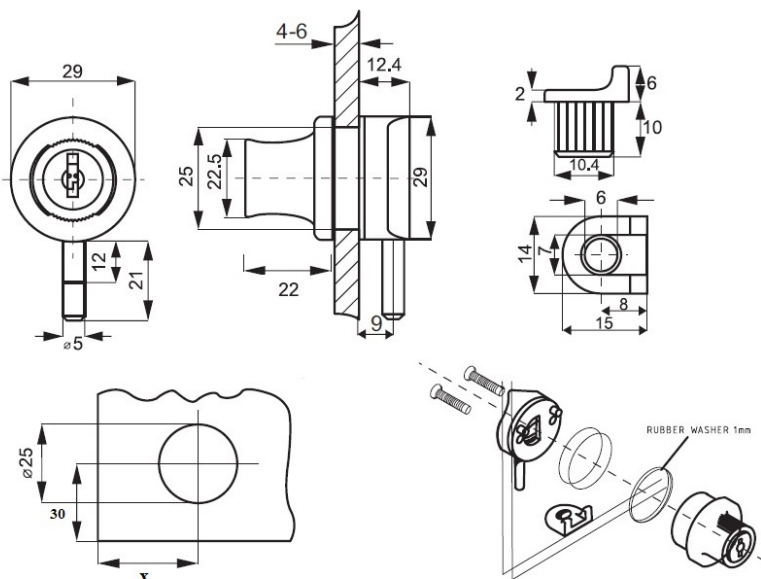

PRODUCT SHEET

Description:

Glass Door Lock X-689, CK SISO, Black Anodized, 4-6mm Glass

Item number:

14.09.128-0

Units	Box	Carton	HS Code	Barcode
Pcs.	20	150	8301300000	
				5704866046145

SISO A/S

Mileparken 11
DK-2740 Skovlunde
Denmark
VAT: DK 24786013